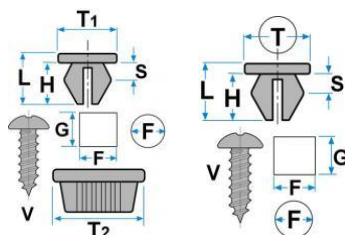

## Refª KZ11201- Molas fixação

<b>50178Z</b>  <b>OEM 867809966</b> <b>Misure:</b> F 7,0 G 7,0 H 13,0 L 14,5 Smin. 0,7 Smax. 1,5 T 12,0 V 4,2 Quantidade 25	<b>50494Z</b>  <b>OEM 7745194</b> Quantidade 25	<b>57102</b>  <b>OEM 14115780 - 4309331</b> <b>Misure:</b> F 7,0 G 7,0 H 8,0 L 9,0 Smin. 0,5 Smax. 3 T 15,0 V 4,2 Quantidade 25	<b>57113</b>  <b>OEM 14215282</b> <b>Misure:</b> F 8,0 G 8,0 H 7,5 L 9,0 Smin. 0,7 Smax. 2,0 T1 11,0 T2 11,0 V 3,5 Quantidade 25
<b>57142Z</b>  <b>OEM 9018906013</b> <b>Misure:</b> F 8,5 G 8,5 H 18,0 L 19,0 Smin. 4,0 S2 4,0 T 10,0 V 5,5 Quantidade 25	<b>57203</b>  <b>OEM 14201980</b> <b>Misure:</b> F 7,0 G 7,3 H 8,0 L 9,0 Smin. 0,5 Smax. 2,5 T1 9,5 T2 9,5 V 4,2 Quantidade 25	<b>57254</b>  <b>OEM 5757553</b> <b>Misure:</b> F 7,0 G 7,0 H 8,5 L 9,5 Smin. 0,7 Smax. 1,0 T 16,0 V 4,8 Quantidade 25	<b>57259</b>  <b>OEM 14115980-6992G2-155809966</b> <b>Misure:</b> F 7,0 G 7,0 H 8,0 L 9,0 Smin. 0,5 Smax. 3,0 T 13,0 V 4,8 Quantidade 25
<b>57284Z</b>  <b>OEM 46558337</b> <b>Misure:</b> F 8,0 G 8,0 H 13,7 L 17,0 Smin. 0,7 Smax. 0,9 T 18,0 V 4,8 Quantidade 25	<b>57302Z</b>  <b>OEM 46408953</b> <b>Misure:</b> F 8,0 G 8,0 H 24,0 L 25,5 Smin. 0,7 Smax. 0,9 T 16,0 V 4,8 Quantidade 25	<b>71103</b>  <b>OEM 1H0853586</b> Quantidade 25	<b>71259Z</b>  <b>OEM 9018906065</b> <b>Misure:</b> F 9,0 G 9,0 H 18,0 L 19,0 Smin. 0,7 Smax. 6,0 T 20,0 V 5,5 Quantidade 25