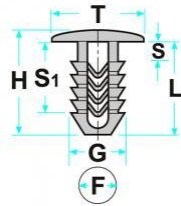

Refª KZ11207 - Botões rápidos

EASYBOX 11207 BUTTONS • КНОПКИ • ΚΗΟΠΚΗ

50111 OEM 17887787-14591487-4292906 Measures F 8,0 G 9,5 H 19,0 L 17,0 S 3,5 S1 11,0 T 16,0 Quantity 25	50112Z OEM 1301019808 Measures F 8,0 G 9,5 H 23,2 L 19,5 S 0,8 S1 14,5 T 22,0 Quantity 25	50116 OEM 14591787-17887287 Measures F 6,5 G 8,0 H 19,0 L 17,0 S 3,0 S1 12,0 T 15,0 Quantity 25	50177T OEM 735398155 Measures F 8,00 G 9,50 H 20,00 L 17,00 S 1,00 S1 12,50 T 22,00 Quantity 25
50189 OEM 14592087 735284886 Measures F 6,5 G 8,0 H 25,0 L 23,0 S 6,0 S1 18,0 T 20,0 Quantity 25	50242 OEM 4483091 Measures F 9,0 G 11,2 H 21,0 L 18,5 S 4,0 S1 14,0 T 19,0 Quantity 25	50430Z OEM 896477 Measures F 7,0 G 8,5 H 23,5 L 21,0 S 2,0 S1 16,0 T 18,6 Quantity 25	50502Z OEM 735266957 Measures F 6,5 G 8,2 H 15,5 L 13,0 S 0,7 S1 10,5 T 20,0 Quantity 25
50477 OEM 7703077225 - 7518N8 Measures F 8,0 G 10,7 H 25,0 L 22,5 S 4,0 S1 11,5 T 35,0 Quantity 20	50511Z OEM 82450771-14593487 Measures F 8,0 G 9,5 H 19,0 L 17,0 S 3,5 S1 11,0 T 24,0 Quantity 25	50520 OEM 82412036-710353080 Measures F 6,5 G 7,3 H 13,0 L 11,7 S 2,3 S1 7,3 T 18,5 Quantity 25	50457 OEM 14592687 Measures F 6,5 G 8,0 H 31,0 L 29,0 S 6,0 S1 24,0 T 20,0 Quantity 25

QUANTIDADE	REFª E.CO	O.E.	REFª RALPI
25	50111	4292906	Z80355
25	50112Z	1301019808	Z80611
25	50116	14591787	Z80353
25	50177T	735398155	Z50177
25	50189	14592087	Z80425
25	50242	4483091	Z50242
25	50430Z	896477	Z50430
25	50502Z	735266957	Z80668
20	50477	7703077225	Z80608
25	50511Z	82450771	Z50511
25	50520	82412036	Z50520
25	50457	14592687	Z50457