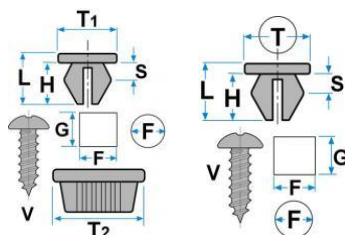

Kit's molas paineis

(KZ11201 – KZ11202 – KZ11203 – KZ11204)

(KZ11206 – KZ11207 – KZ11208 – KZ11209)

Refª KZ11201- Molas fixação

50178Z  OEM 867809966 Misure: F 7,0 G 7,0 H 13,0 L 14,5 Smin. 0,7 Smax. 1,5 T 12,0 V 4,2 Quantidade 25	50494Z  OEM 7745194 Quantidade 25	57102  OEM 14115780 - 4309331 Misure: F 7,0 G 7,0 H 8,0 L 9,0 Smin. 0,5 Smax. 3 T 15,0 V 4,2 Quantidade 25	57113  OEM 14215282 Misure: F 8,0 G 8,0 H 7,5 L 9,0 Smin. 0,7 Smax. 2,0 T1 11,0 T2 11,0 V 3,5 Quantidade 25
57142Z  OEM 9018906013 Misure: F 8,5 G 8,5 H 18,0 L 19,0 Smin. 4,0 S2 4,0 T 10,0 V 5,5 Quantidade 25	57203  OEM 14201980 Misure: F 7,0 G 7,3 H 8,0 L 9,0 Smin. 0,5 Smax. 2,5 T1 9,5 T2 9,5 V 4,2 Quantidade 25	57254  OEM 5757553 Misure: F 7,0 G 7,0 H 8,5 L 9,5 Smin. 0,7 Smax. 1,0 T 16,0 V 4,8 Quantidade 25	57259  OEM 14115980-6992G2-155809966 Misure: F 7,0 G 7,0 H 8,0 L 9,0 Smin. 0,5 Smax. 3,0 T 13,0 V 4,8 Quantidade 25
57284Z  OEM 46558337 Misure: F 8,0 G 8,0 H 13,7 L 17,0 Smin. 0,7 Smax. 0,9 T 18,0 V 4,8 Quantidade 25	57302Z  OEM 46408953 Misure: F 8,0 G 8,0 H 24,0 L 25,5 Smin. 0,7 Smax. 0,9 T 16,0 V 4,8 Quantidade 25	71103  OEM 1H0853586 Quantidade 25	71259Z  OEM 9018906065 Misure: F 9,0 G 9,0 H 18,0 L 19,0 Smin. 0,7 Smax. 6,0 T 20,0 V 5,5 Quantidade 25