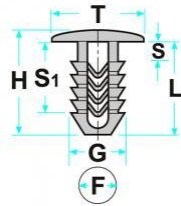

Refª KZ11207 - Botões rápidos

EASYBOX 11207 BUTTONS • КНОПКИ • ΚΗΟΠΚΗ

50111 OEM 17887787-14591487-4292906 Measures F 8,0 G 9,5 H 19,0 L 17,0 S 3,5 S1 11,0 T 16,0 Quantity 25	50112Z OEM 1301019808 Measures F 8,0 G 9,5 H 23,2 L 19,5 S 0,8 S1 14,5 T 22,0 Quantity 25	50116 OEM 14591787-17887287 Measures F 6,5 G 8,0 H 19,0 L 17,0 S 3,0 S1 12,0 T 15,0 Quantity 25	50177T OEM 735398155 Measures F 8,00 G 9,50 H 20,00 L 17,00 S 1,00 S1 12,50 T 22,00 Quantity 25
50189 OEM 14592087 735284886 Measures F 6,5 G 8,0 H 25,0 L 23,0 S 6,0 S1 18,0 T 20,0 Quantity 25	50242 OEM 4483091 Measures F 9,0 G 11,2 H 21,0 L 18,5 S 4,0 S1 14,0 T 19,0 Quantity 25	50430Z OEM 896477 Measures F 7,0 G 8,5 H 23,5 L 21,0 S 2,0 S1 16,0 T 18,6 Quantity 25	50502Z OEM 735266957 Measures F 6,5 G 8,2 H 15,5 L 13,0 S 0,7 S1 10,5 T 20,0 Quantity 25
50477 OEM 7703077225 -7518N8 Measures F 8,0 G 10,7 H 25,0 L 22,5 S 4,0 S1 11,5 T 35,0 Quantity 20	50511Z OEM 82450771-14593487 Measures F 8,0 G 9,5 H 19,0 L 17,0 S 3,5 S1 11,0 T 24,0 Quantity 25	50520 OEM 82412036-710353080 Measures F 6,5 G 7,3 H 13,0 L 11,7 S 2,3 S1 7,3 T 18,5 Quantity 25	50457 OEM 14592687 Measures F 6,5 G 8,0 H 31,0 L 29,0 S 6,0 S1 24,0 T 20,0 Quantity 25

QUANTIDADE	REFª E.CO	O.E.	REFª RALPI
25	50111	4292906	Z80355
25	50112Z	1301019808	Z80611
25	50116	14591787	Z80353
25	50177T	735398155	Z50177
25	50189	14592087	Z80425
25	50242	4483091	Z50242
25	50430Z	896477	Z50430
25	50502Z	735266957	Z80668
20	50477	7703077225	Z80608
25	50511Z	82450771	Z50511
25	50520	82412036	Z80591
25	50457	14592687	Z50457