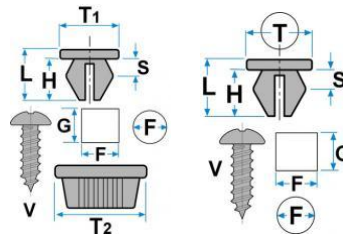

Refª KZ11200 – Kit´s molas painéis

(COMPOSTO POR):

(KZ11201 – KZ11202 – KZ11203 – KZ11204)

KZ11201 – Molas fixação

 50178Z OEM 867809966 Misure: F 7,0 G 7,0 H 13,0 L 14,5 Smin. 0,7 Smax. 1,5 T 12,0 V 4,2 Quantidade 25	 50494Z OEM 7745194 Quantidade 25	 57102 OEM 14115780 - 4309331 Misure: F 7,0 G 7,0 H 8,0 L 9,0 Smin. 0,5 Smax. 3 T 15,0 V 4,2 Quantidade 25	 57113 OEM 14215282 Misure: F 8,0 G 8,0 H 7,5 L 9,0 Smin. 0,7 Smax. 2,0 T1 11,0 T2 11,0 V 3,5 Quantidade 25
 57142Z OEM 9018906013 Misure: F 8,5 G 8,5 H 18,0 L 19,0 Smin. 4,0 S2 4,0 T 10,0 V 5,5 Quantidade 25	 57203 OEM 14201980 Misure: F 7,0 G 7,3 H 8,0 L 9,0 Smin. 0,5 Smax. 2,5 T1 9,5 T2 9,5 V 4,2 Quantidade 25	 57254 OEM 5757553 Misure: F 7,0 G 7,0 H 8,5 L 9,5 Smin. 0,7 Smax. 1,0 T 16,0 V 4,8 Quantidade 25	 57259 OEM 14115980-6992G2-155809966 Misure: F 7,0 G 7,0 H 8,0 L 9,0 Smin. 0,5 Smax. 3,0 T 13,0 V 4,8 Quantidade 25
 57284Z OEM 46558337 Misure: F 8,0 G 8,0 H 13,7 L 17,0 Smin. 0,7 Smax. 0,9 T 18,0 V 4,8 Quantidade 25	 57302Z OEM 46408953 Misure: F 8,0 G 8,0 H 24,0 L 25,5 Smin. 0,7 Smax. 0,9 T 16,0 V 4,8 Quantidade 25	 71103 OEM 1H0853586 Quantidade 25	 71259Z OEM 9018906065 Misure: F 9,0 G 9,0 H 18,0 L 19,0 Smin. 0,7 Smax. 6,0 T 20,0 V 5,5 Quantidade 25