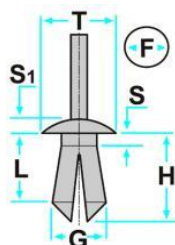

KZ11202 – Rebites plásticos

EASYBOX 11202 RIVETS • NIETE • ЗАКЛЕПКИ

15105Z OEM 9046708185 Measures F 8,5 G 8,5 H 10,5 L 9,0 S 2,0 S1 3,0 T 18,0 Quantity 20	15151Z OEM 9046707166 Measures F 7,0 G 7,0 H 8,5 L 6,0 S 1,0 S1 3,5 T 20,0 Quantity 20	15551Z OEM 51897485 Measures F 8,00 G 8,60 H 20,50 L 12,50 S 3,00 S1 2,70 T 20,00 Quantity 20	50130T OEM 4855809 Measures F 6,0 G 9,0 H 17,5 L 7,5 S 2 S1 2,5 T 18 Quantity 20
50349T OEM 699783-9621385880 Measures F 6,5 G 6,5 H 14,0 L 10,0 S 4,5 S1 3,0 T 22,0 Quantity 20	55236Z OEM 0940907332-71741883 Measures F 6,80 G 7,00 H 10,00 L 7,00 S 1,00 S1 7,00 T 20,00 Quantity 20	71178 OEM 915035P0003-94530623 Measures F 10,0 G 10,0 H 14,5 L 11,0 S 4,0 S1 3,5 T 20,5 Quantity 20	71398 OEM 915455E0003-6385401A00-MR328954 Measures F 8,0 G 8,0 H 13,5 L 7,5 S 1,0 S1 3,1 T 20,0 Quantity 20
71469Z OEM 856553 Measures F 7,0 G 8,5 H 13,0 L 7,0 S 1,5 S1 3,0 T 20,0 Quantity 20	71508 OEM 0151500QAB-7703072360 Measures F 8,5 G 8,5 H 14,0 L 8,5 S 2,0 S1 3,0 T 18,0 Quantity 20	71509 OEM 8E0825267-1039463 Measures F 8,5 G 8,5 H 21,0 L 13,0 S 3,5 S1 4,0 T 20,0 Quantity 20	50288Z OEM 6991X7 Measures F 8,0 G 8,0 H 14,0 L 8,5 S 3,5 S1 4,0 T 20,0 Quantity 20

QUANTIDADE	REFª E.CO	O.E.	REFª RALPI
20	15105Z	9046708185	Z80765
20	15151Z	9046707166	Z15151
20	15551Z	51897485	Z15551
20	50130T	4855809	Z50130
20	50349T	699783	Z80690
20	55236Z	71741883	Z80829
20	71178	94530623	Z80736
20	71398	6385401A00	Z80778
20	71469Z	856553	Z80817
20	71508	7703072360	Z80815
20	71509	1039463	Z80787
20	50288Z	6991X7	Z80790